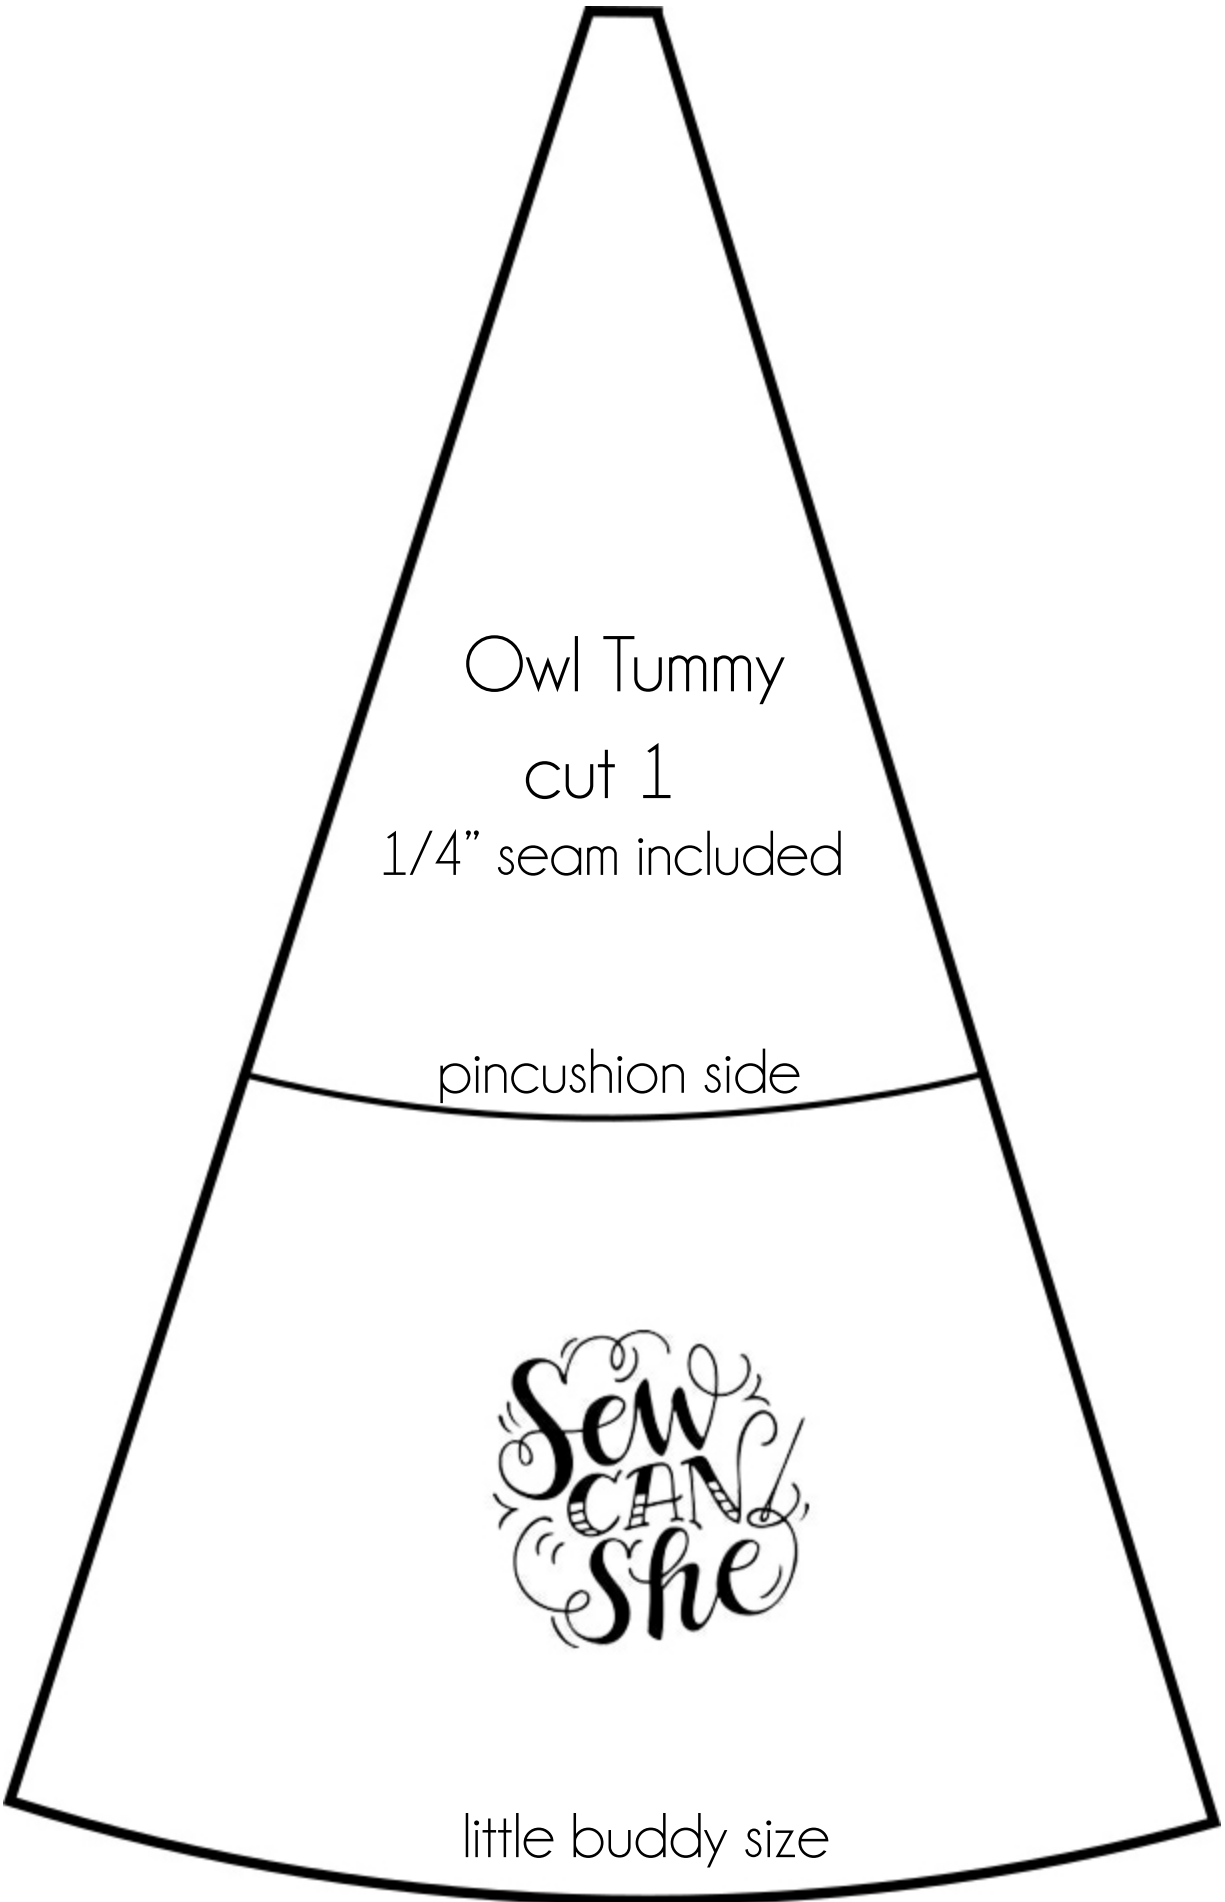

Owl Body  
cut 1 on fold  
1/4" seam included

pincushion size

place this edge on fold

basic size

Owl Tummy

cut 1

1/4" seam included

pincushion side

little buddy size