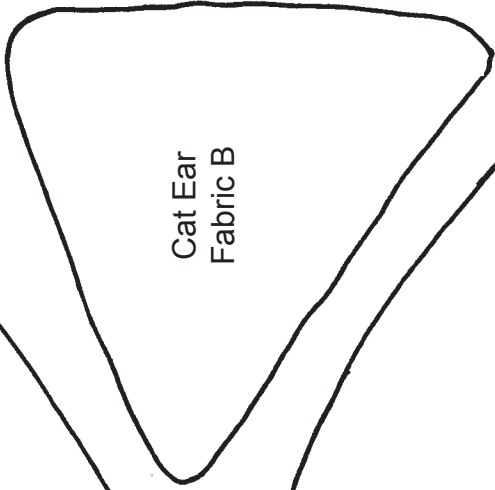

Dog Ear
Fabric A & B

Paw
Brown Felt

Cat Ear
Fabric B

Head
Main Fabric A

Eyes
Brown
Felt

Muzzle
Fabric B

Templates 100%
Templates include
1/4" seam allowance.