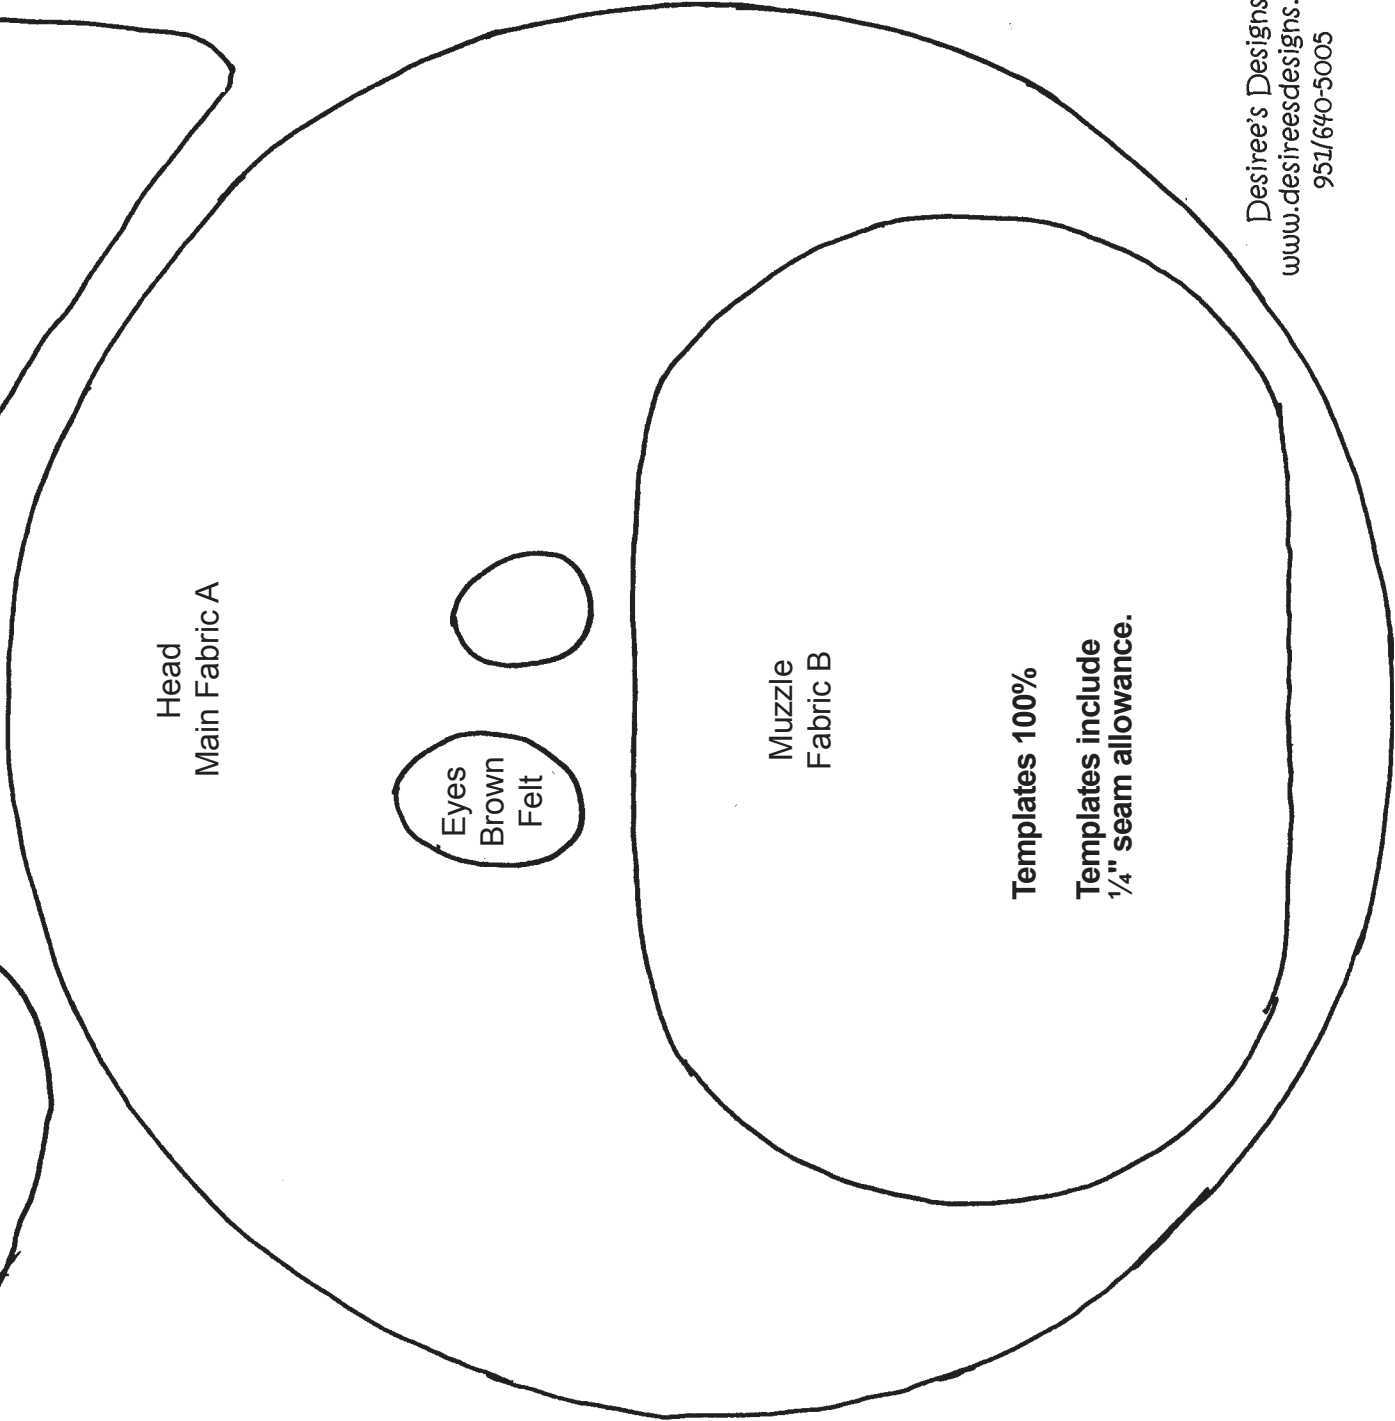

Dog Ear
Fabric A & B

Paw
Brown Felt

Cat Ear
Fabric B

Head
Main Fabric A

Eyes
Brown
Felt

Muzzle
Fabric B

Templates 100%
Templates include
1/4" seam allowance.